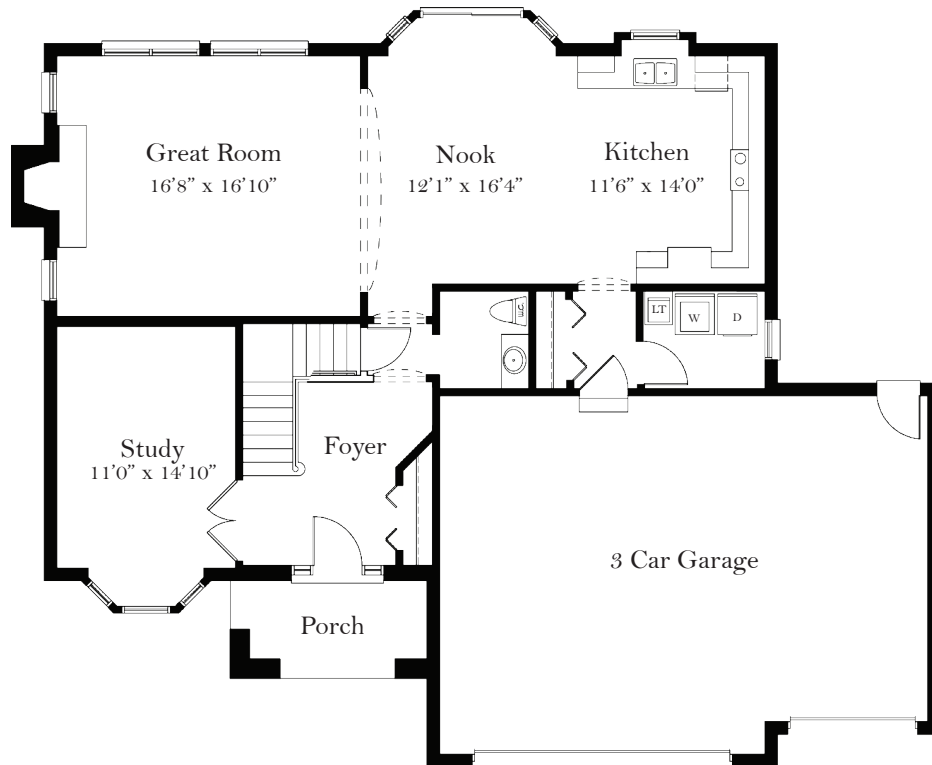

COLONIAL
4 BEDROOM
2 1/2 BATH
Approx Sq. Ft. 2607

THE CARRINGTON

FIRST FLOOR

SECOND FLOOR

FOR MORE INFORMATION PLEASE CALL (586) 295-1229

In our continuing effort to meet homebuyer's expectations, we reserve the right to modify features, price, specifications and/or to change or discontinue models without notice or obligation. Floor plan dimensions are approximate. Renderings are artist's conception © 2016