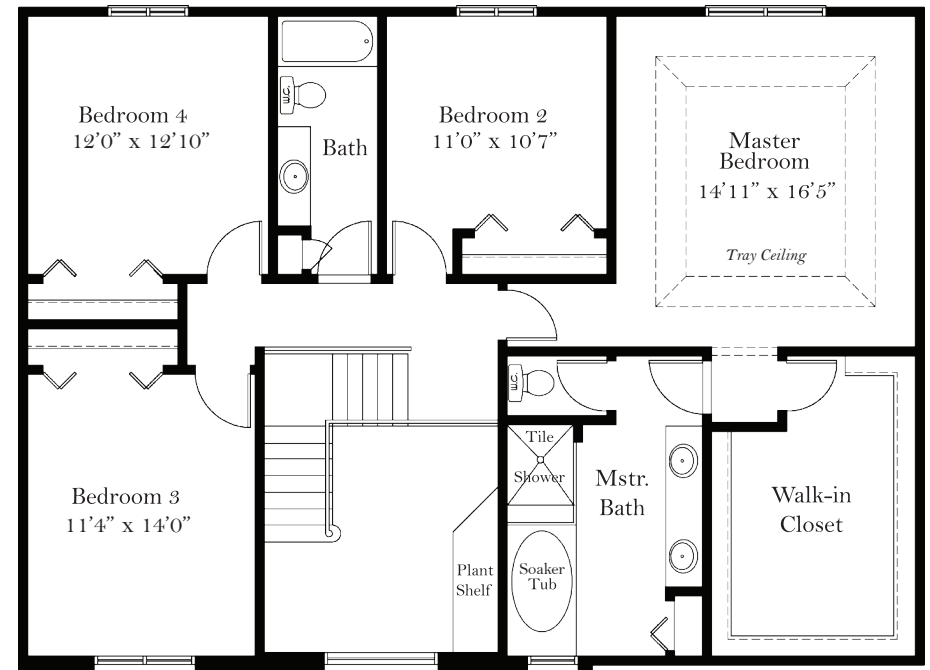

COLONIAL
4 BEDROOM
2 1/2 BATH
Approx Sq. Ft. 2607

THE CARRINGTON

FIRST FLOOR

SECOND FLOOR

FOR MORE INFORMATION PLEASE CALL (586) 295-1229

In our continuing effort to meet homebuyer's expectations, we reserve the right to modify features, price, specifications and/or to change or discontinue models without notice or obligation. Floor plan dimensions are approximate. Renderings are artist's conception © 2016